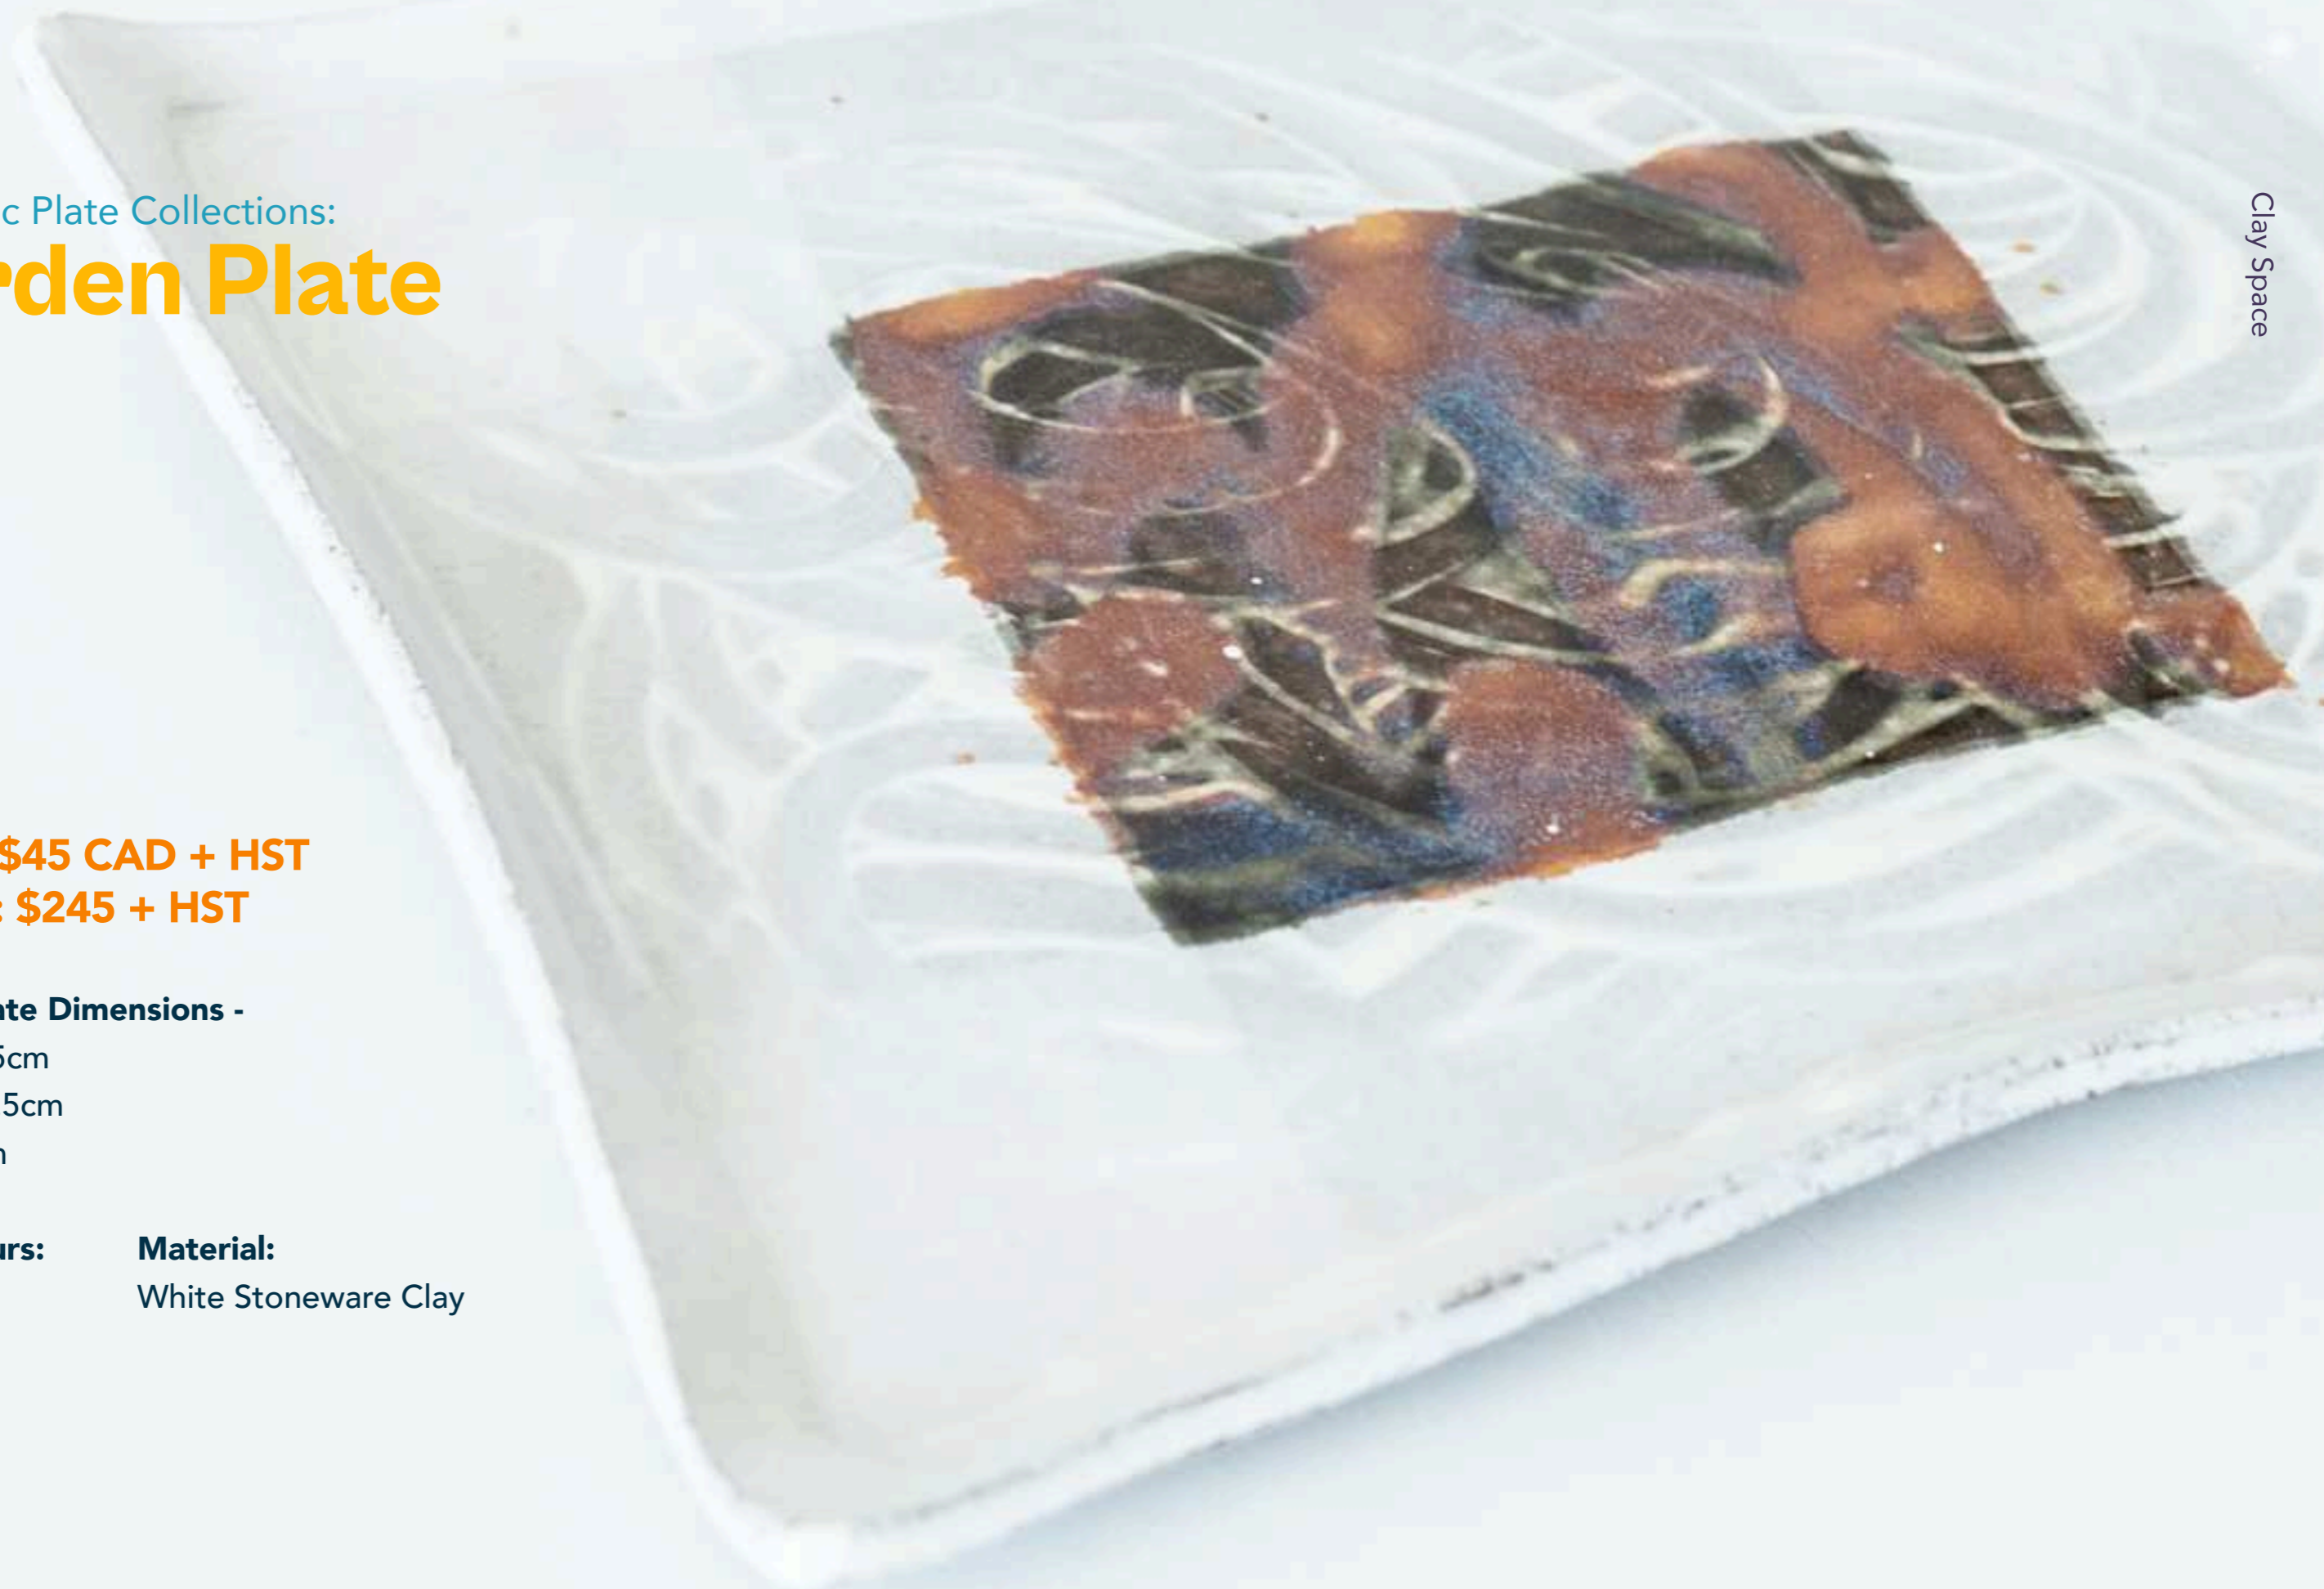

Geometric Plate Collections:
Garden Plate

Prices:

1 Plate: $45 CAD + HST

6 Plates: $245 + HST

Approximate Dimensions -

Width: 25.5cm

Length: 25.5cm

Depth: 2cm

Base Colours:

White

Brown

Opal Blue

Orange

Material:

White Stoneware Clay